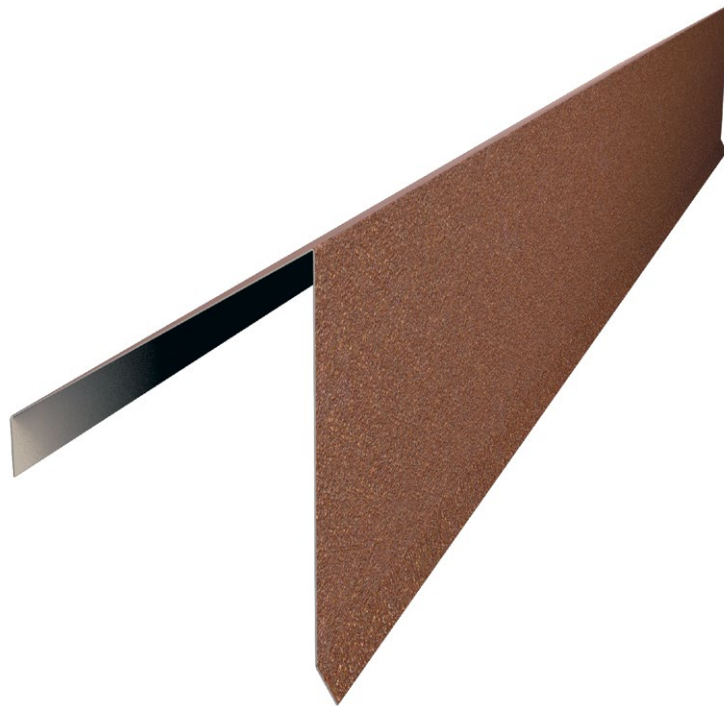

## Mono Pitch Ridge

0\_----MPR

### Specifications

Overall Length*	1350 mm
Length of Cover*	1250 mm
Weight*	1.64 kg
Colours	See colour charts

\* The measurements and the weight may vary slightly by the base steel and finish that is added to the accessory from -2mm to +2mm