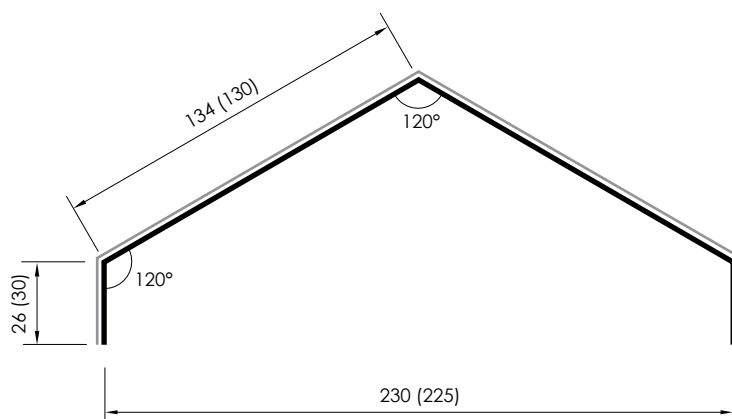

## Angle Ridge 130

0\_---AR130

### Specifications

Overall Length*	1355 mm
Length of Cover*	1255 mm
Width*	230 mm
Weight*	2.1 kg
Colours	See colour charts

\* The measurements and the weight may vary slightly by the base steel and finish that is added to the accessory from -2mm to +2mm