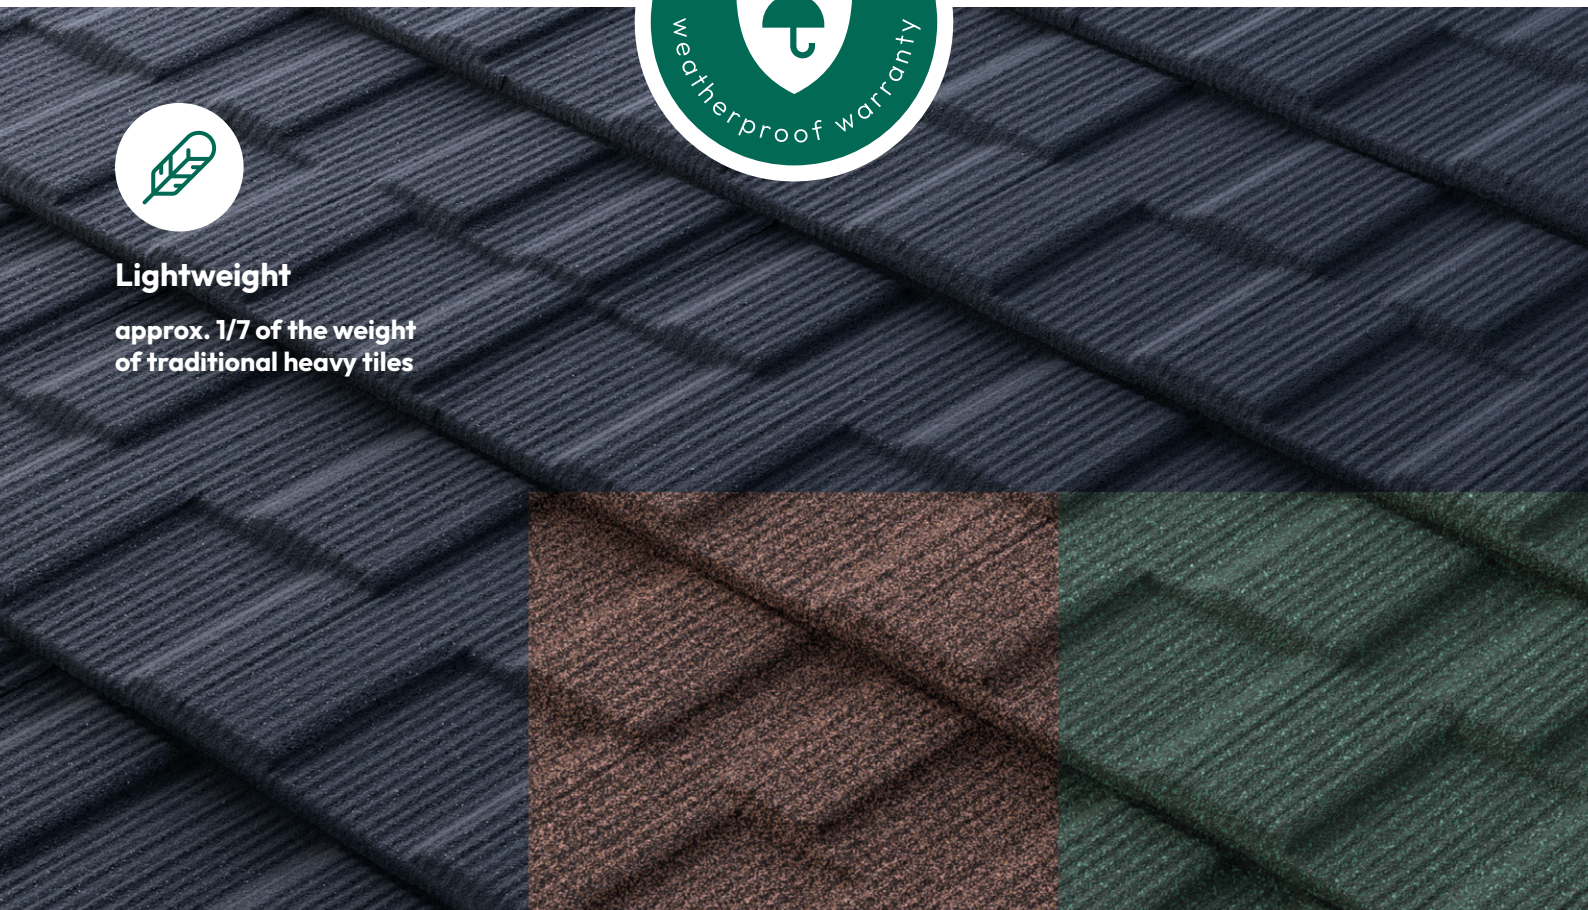

Viksen

Viking wooden roof style

Metrotile[®]
worldwide roofing systems

Lightweight

approx. 1/7 of the weight
of traditional heavy tiles

Charcoal

Bronze

Greenstone

Viksen's design was inspired by Viking wooden dwellings, where even the roof was covered with small pieces of split wood.

Metrotile's Viksen is a lightweight steel tile that perfectly blends with the surrounding natural environment while offering unsurpassed protection, exceptional durability and strength to any roof.