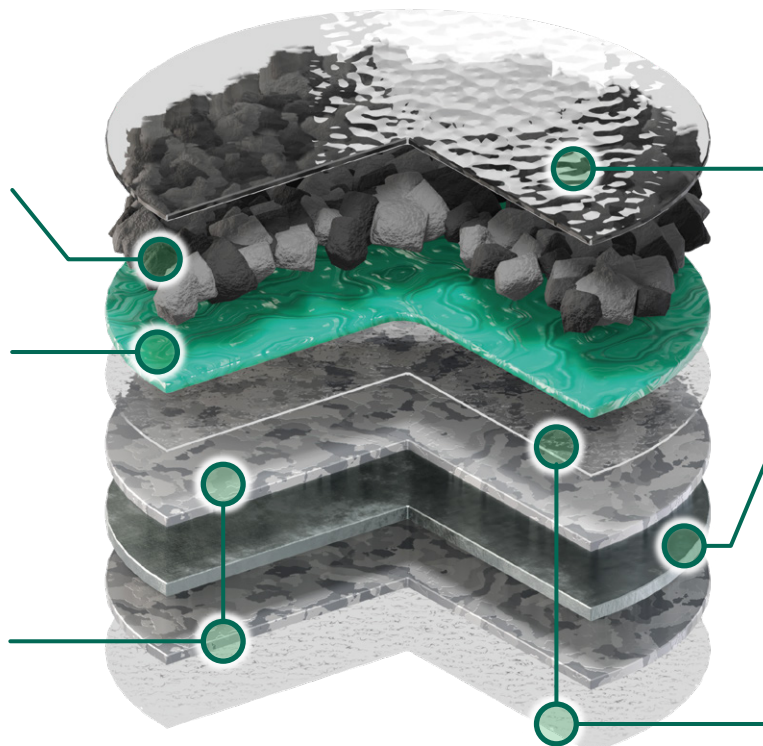

Viksen's design was inspired by Viking wooden dwellings, where even the roof was covered with small pieces of split wood.

Metrotile's Viksen is a lightweight steel tile that perfectly blends with the surrounding natural environment while offering unsurpassed protection, exceptional durability and strength to any roof.

Stone Chip

Superb aesthetic with 100% chip coverage

Basecoat

The chips are bonded with polymer acrylic coating with water and UV protection

Special Aluminium-Zinc alloy

55% aluminum, 43,4% zinc and 1,6% silicon

Overglaze

"Water wet" gloss and resistance to physical damage

Steel 0,41 mm

Durable, rigid, lightweight steel core

Transparent Acrylic Coating

Enhances adhesion of subsequent topcoats

IKO Metals Europe NV

Michielenweg 3,
3700 Tongeren, Belgium