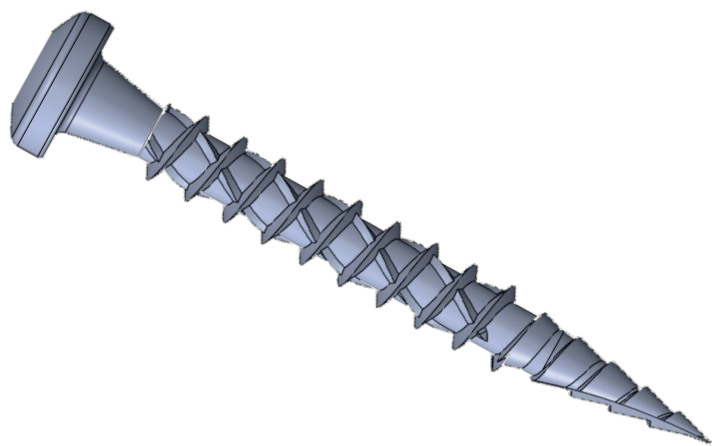

Screw 5 × 50 mm

91-___-SCREW-50.5.G

Specifications

Type	TORX® ttap
Dimensions	5 x 35 mm
Package	300 pcs./box
Colours	Black, Red