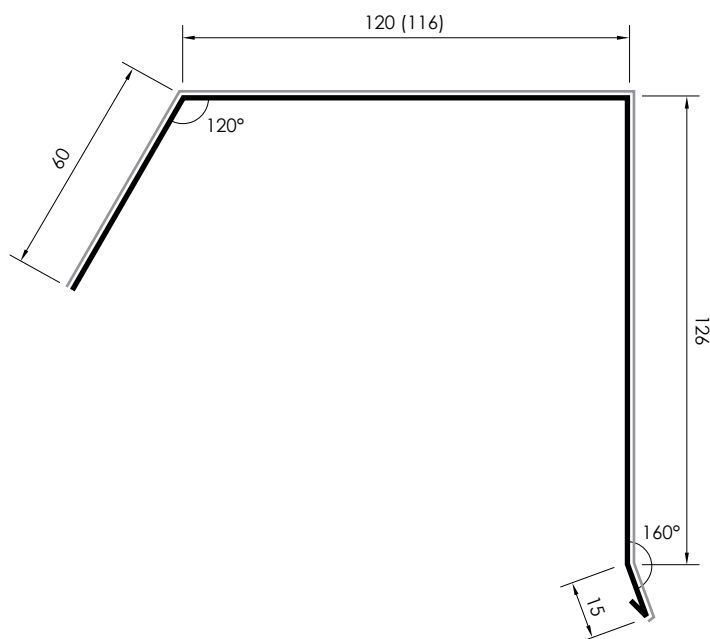

Barge Board Cover - Left

0_---BBC.L

Specifications

Overall Length*	1250 mm
Length of Cover*	1107 mm
Width*	120 mm
Weight*	1.50 kg
Colours	See colour charts

* The measurements and the weight may vary slightly by the base steel and finish that is added to the accessory from -2mm to +2mm