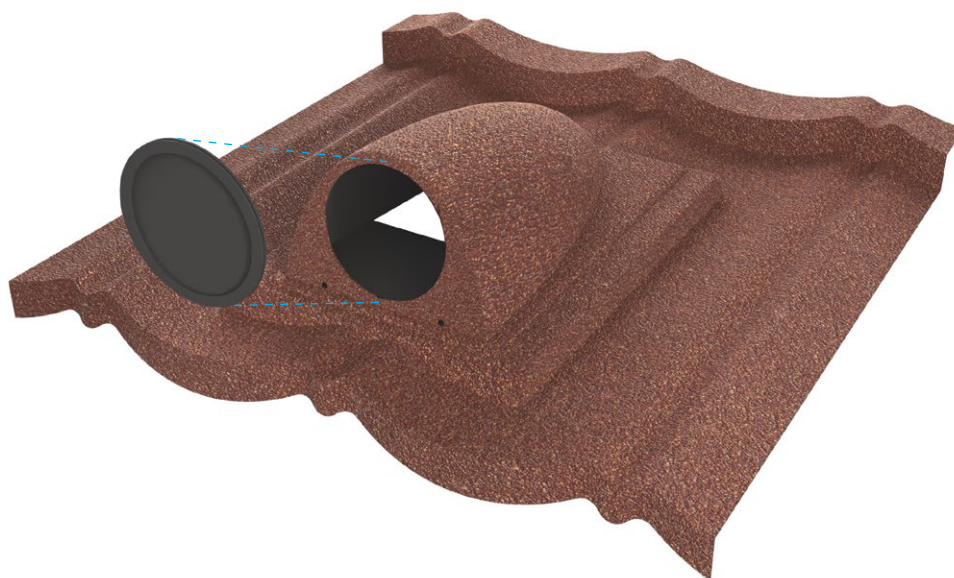

Tube Tile

1_--TT46

Specifications

Colours [See colour charts](#)

* The measurements and the weight may vary slightly by the base steel and finish that is added to the accessory from -2mm to +2mm

Available for other profiles: