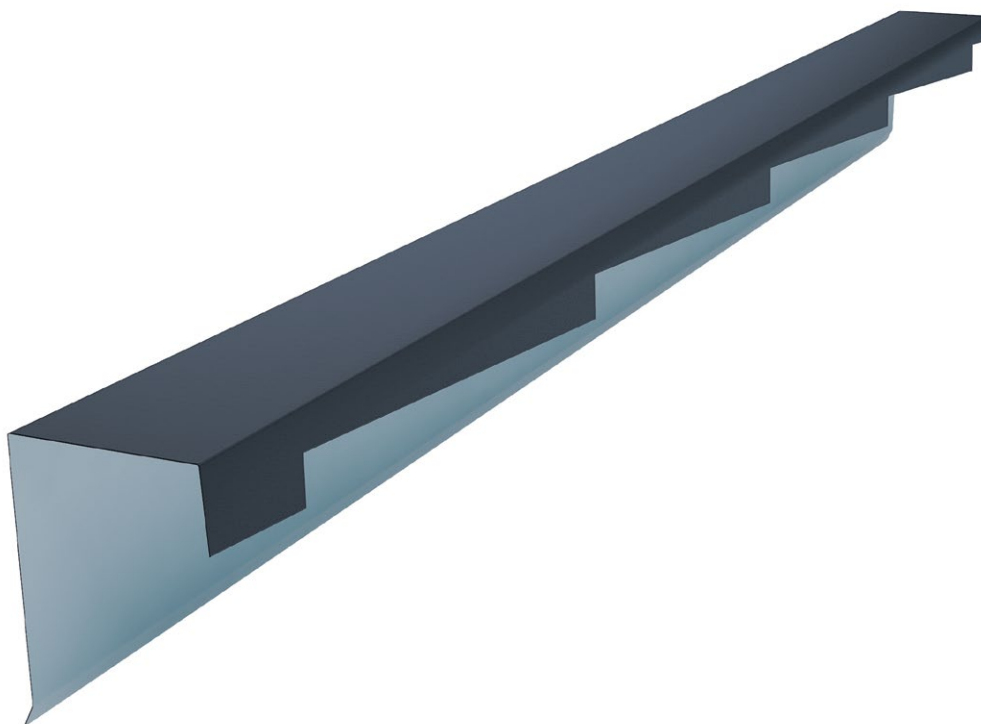

Barge Board Cover - Left

D_---BBC.L

Specifications

Overall Length*	1425 mm
Length of Cover*	1284 mm
Width*	92 mm
Colours	See colour charts

* The measurements and the weight may vary slightly by the base steel and finish that is added to the accessory from -2mm to +2mm