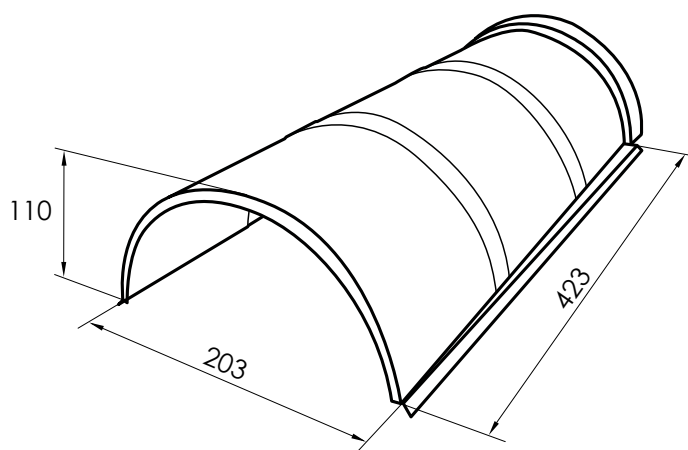

Ridge Barrel 205

0_---1RB.205

Specifications

Overall Length*	423 mm
Length of Cover*	400 mm
Width*	203 mm
Weight*	0.65 kg
Colours	See colour charts

* The measurements and the weight may vary slightly by the base steel and finish that is added to the accessory from -2mm to +2mm