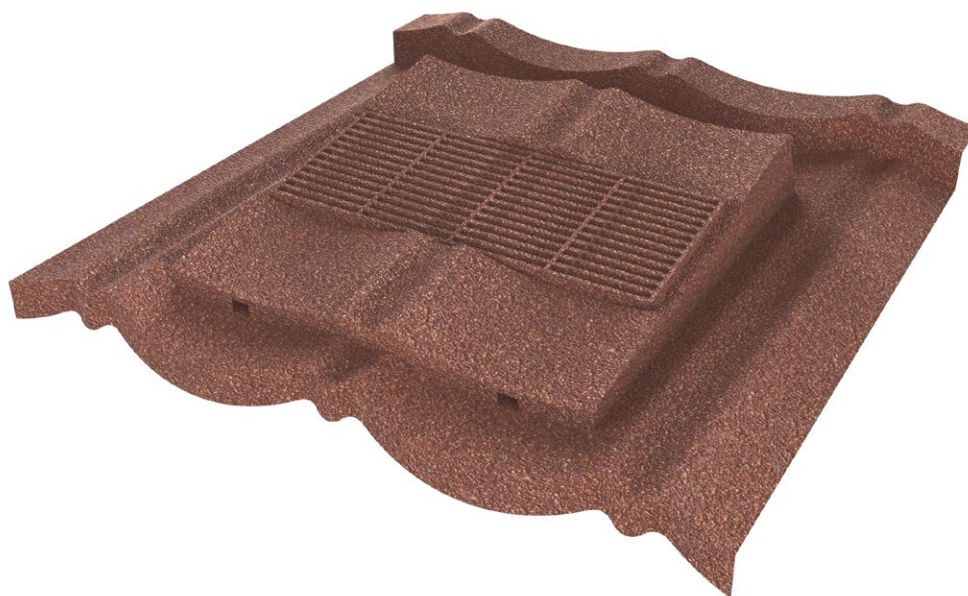

Inline Vent

1_---RV100

Specifications

Colours

See colour charts

* The measurements and the weight may vary slightly by the base steel and finish that is added to the accessory from -2mm to +2mm

Available for other profiles:

CLASSIC
5_---RV100

GALLO
G_---RV100

MISTRAL
M_---RV100

ROMAN
4_---RV100

ROMANA
R_---RV100

WOODSHAKE
W_---RV100

VIKSEN
6_---RV100

SHAKE
7_---RV100