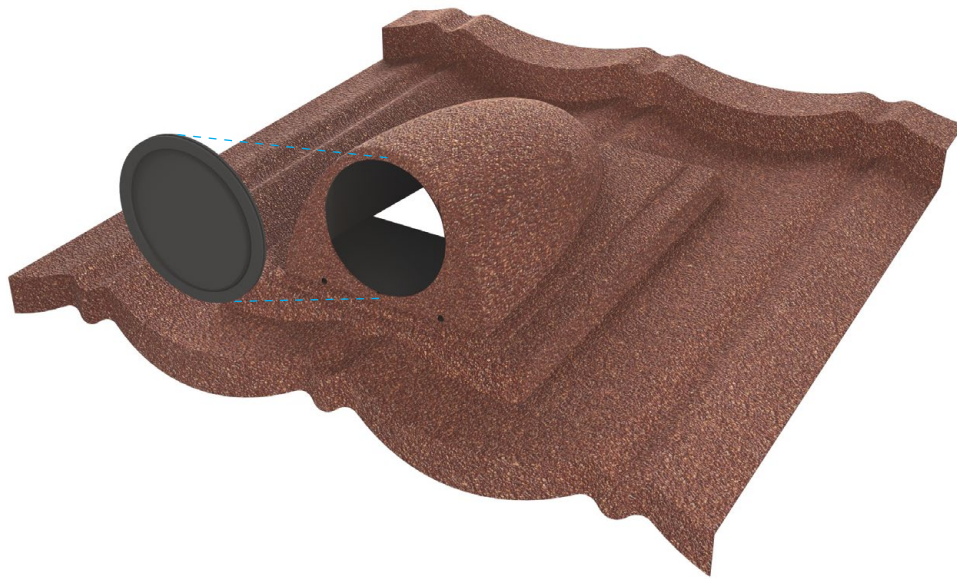

Tube Tile

1_--TT46

Specifications

Colours [See colour charts](#)

* The measurements and the weight may vary slightly by the base steel and finish that is added to the accessory from -2mm to +2mm

Available for other profiles: