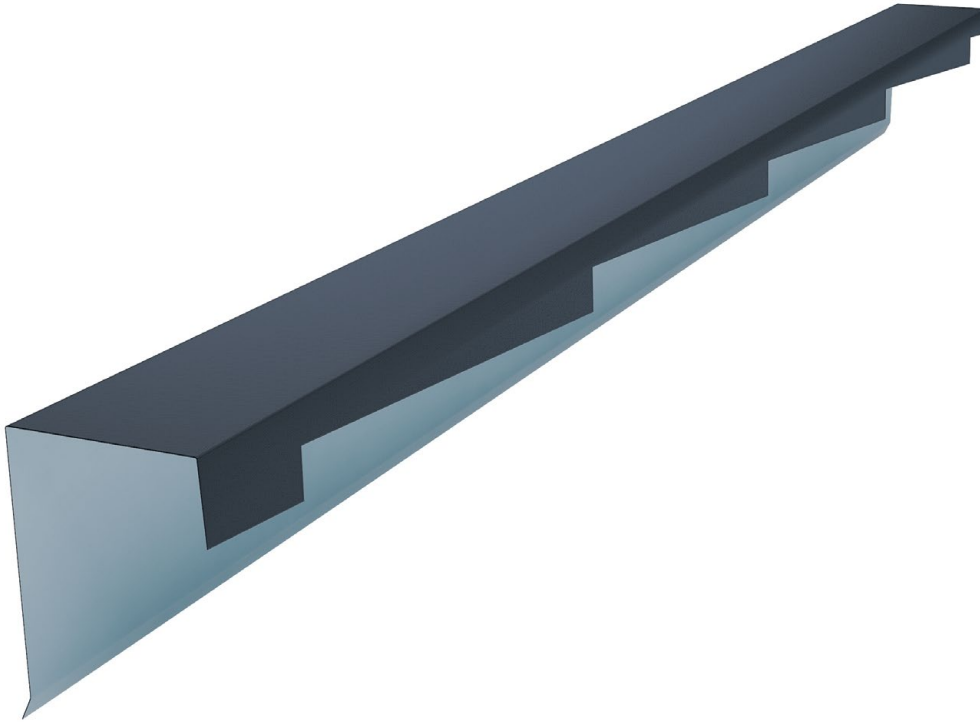

## Barge Board Cover - Left

D\_---BBC.L

### Specifications

Overall Length*	1425 mm
Length of Cover*	1284 mm
Width*	92 mm
Colours	See colour charts

\* The measurements and the weight may vary slightly by the base steel and finish that is added to the accessory from -2mm to +2mm