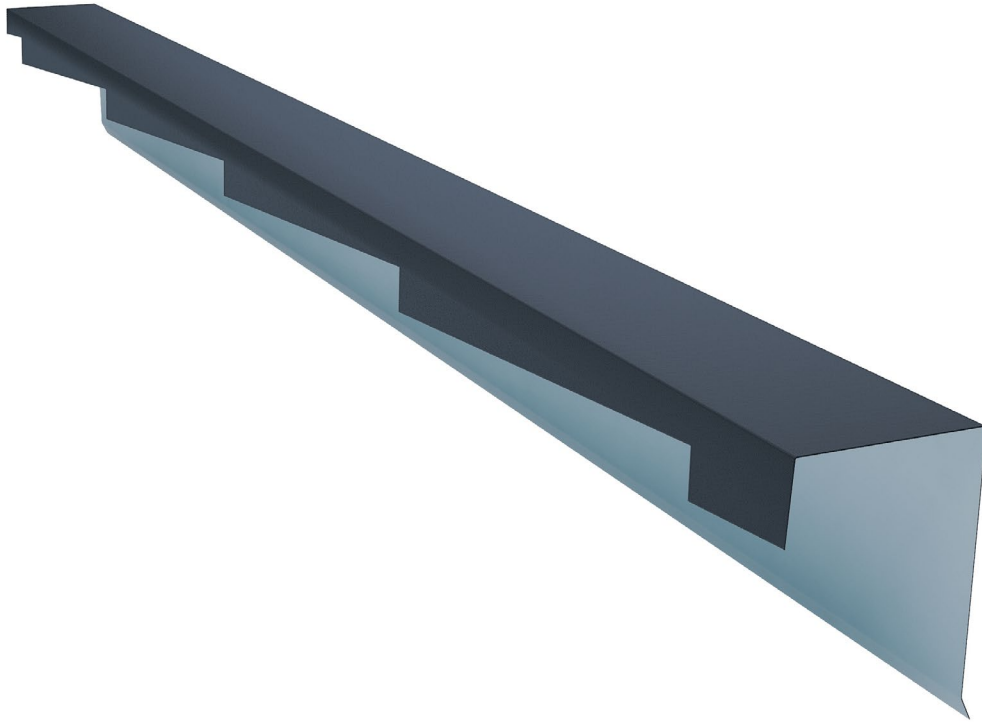

Barge Board Cover - Right

D_--_-BBC.R

Specifications

Overall Length*	1425 mm
Length of Cover*	1284 mm
Width*	92 mm
Colours	See colour charts

* The measurements and the weight may vary slightly by the base steel and finish that is added to the accessory from -2mm to +2mm