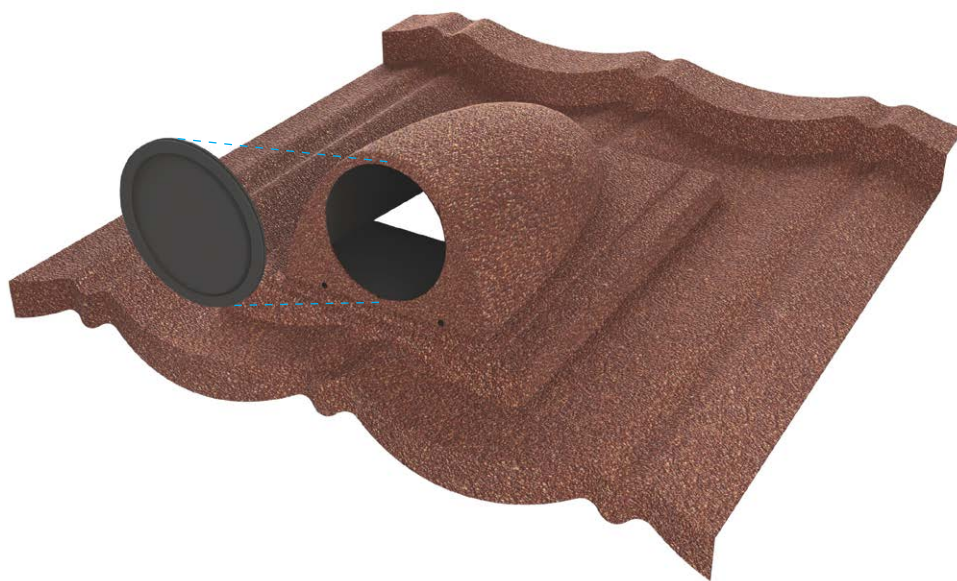

TUBE TILE 1 PIPE | BOND

1RPXXX-TT.69

Specifications

Pipe max. diameter	69 mm
Colours	See colour charts

* The measurements and the weight may vary slightly by the base steel and finish that is added to the accessory from -2mm to +2mm