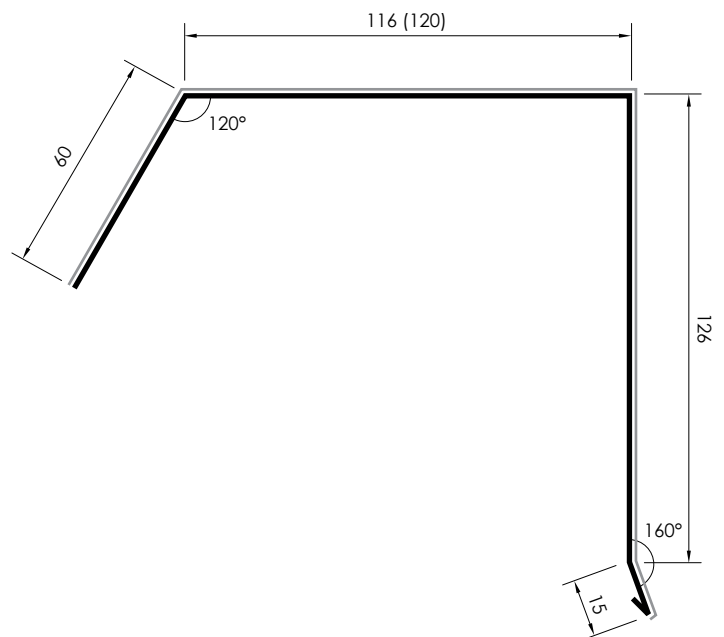

Barge Board Cover - Right

0_---BBC.R

Specifications

Overall Length*	1250 mm
Length of Cover*	1107 mm
Width*	120 mm
Weight*	1.50 kg
Colours	See colour charts

* The measurements and the weight may vary slightly by the base steel and finish that is added to the accessory from -2mm to +2mm