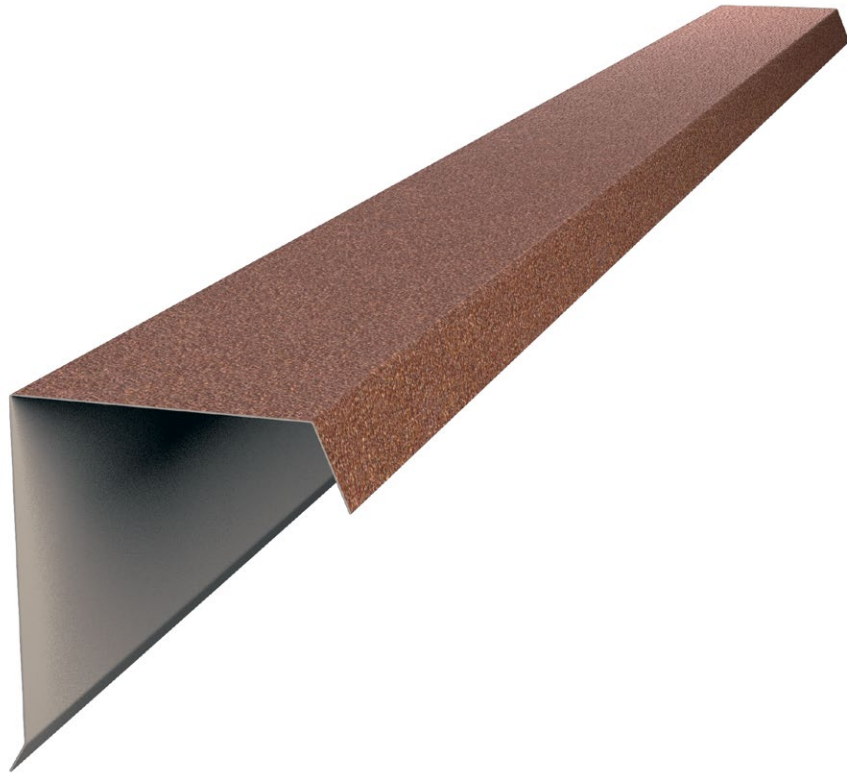

Barge Board Cover - Standard

0_--_-BBC.S

Specifications

Overall Length*	1355 mm
Length of Cover*	1250 mm
Width*	100 mm
Weight*	1.74 kg
Colours	See colour charts

* The measurements and the weight may vary slightly by the base steel and finish that is added to the accessory from -2mm to +2mm