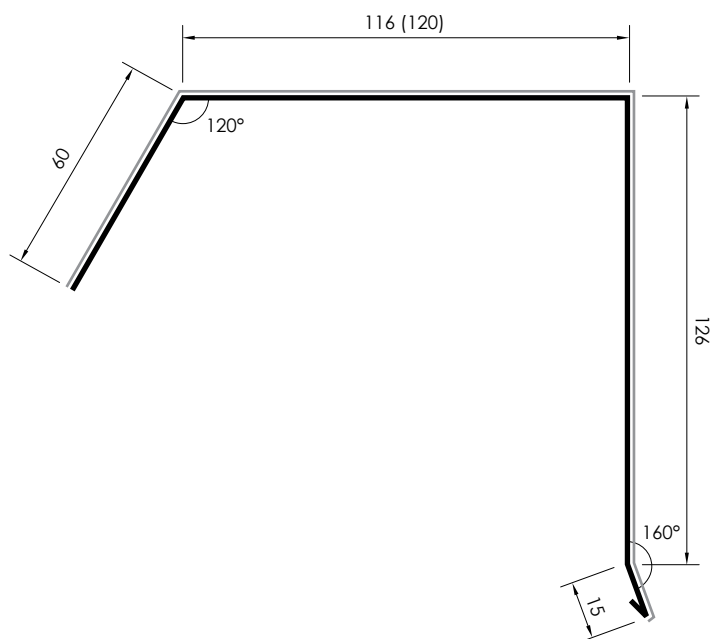

Barge Board Cover - Right

0_---BBC.R

Specifications

Overall Length*	1250 mm
Length of Cover*	1107 mm
Width*	120 mm
Weight*	1.50 kg
Colours	See colour charts

* The measurements and the weight may vary slightly by the base steel and finish that is added to the accessory from -2mm to +2mm