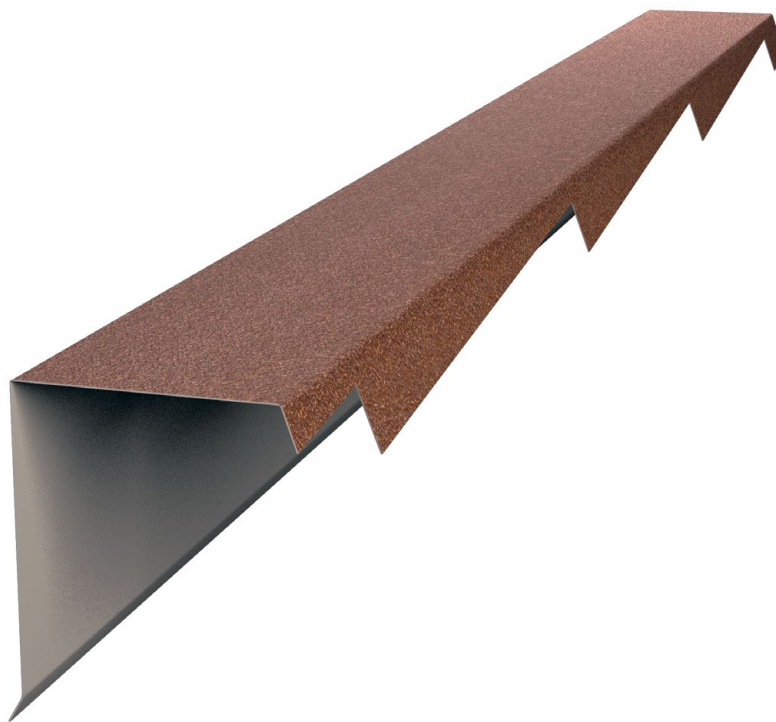

Barge Board Cover - Right

0_---BBC.R

Specifications

Overall Length*	1250 mm
Length of Cover*	1107 mm
Width*	120 mm
Weight*	1.50 kg
Colours	See colour charts

* The measurements and the weight may vary slightly by the base steel and finish that is added to the accessory from -2mm to +2mm