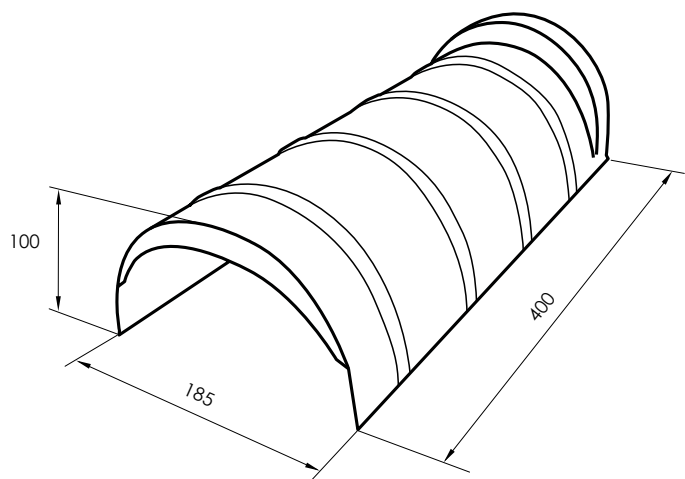

## Ridge Barrel

0\_---1RB

### Specifications

Overall Length*	400 mm
Length of Cover*	380 mm
Width*	185 mm
Weight*	0.5 kg
Colours	See colour charts

\* The measurements and the weight may vary slightly by the base steel and finish that is added to the accessory from -2mm to +2mm