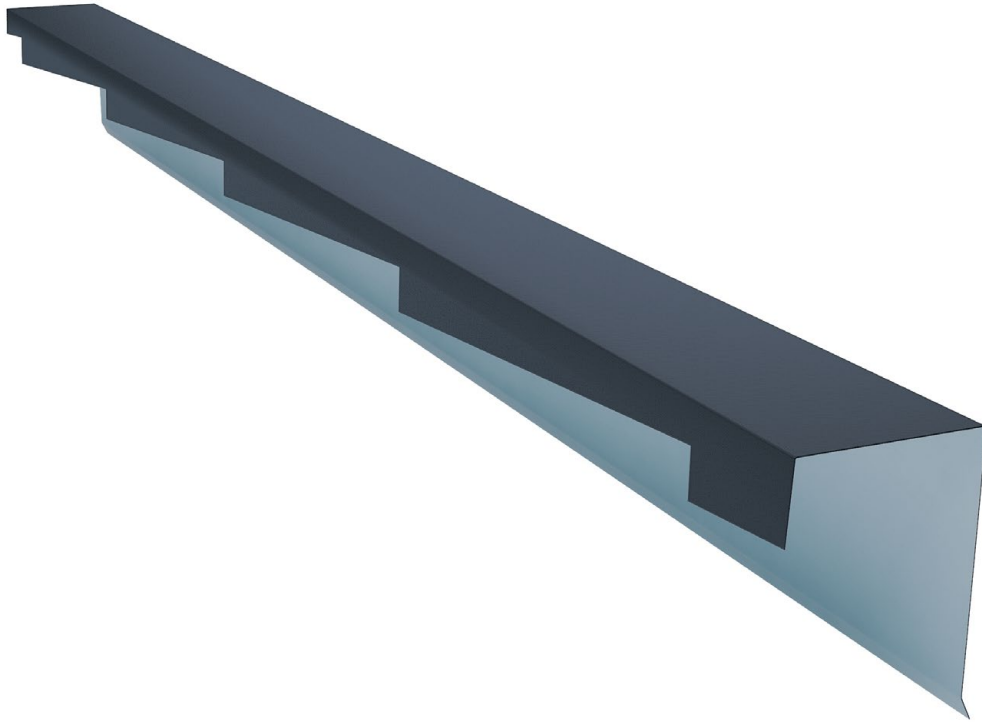

## Barge Board Cover - Right

D\_---BBC.R

### Specifications

Overall Length*	1425 mm
Length of Cover*	1284 mm
Width*	92 mm
Colours	See colour charts

\* The measurements and the weight may vary slightly by the base steel and finish that is added to the accessory from -2mm to +2mm