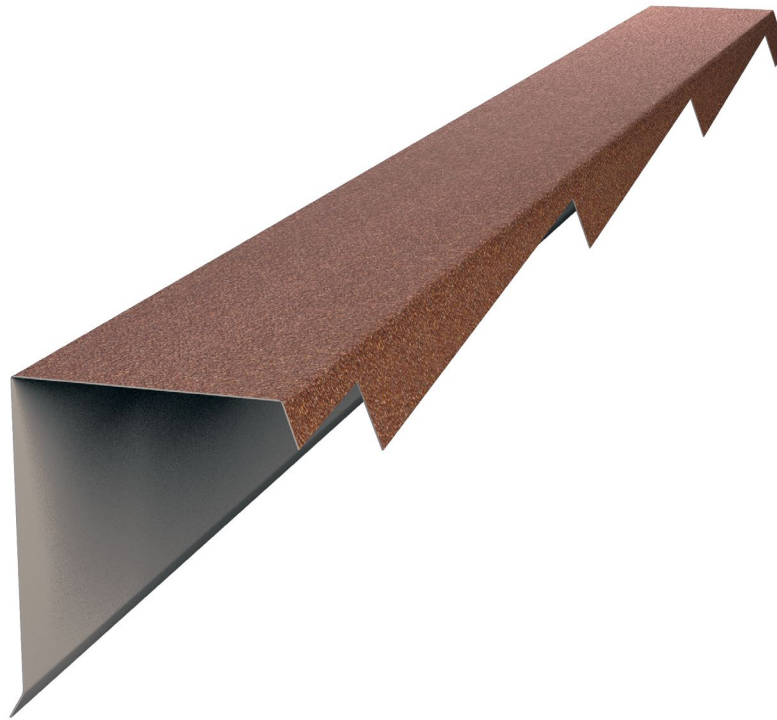

## Barge Board Cover - Right

0\_---BBC.R

### Specifications

Overall Length*	1250 mm
Length of Cover*	1107 mm
Width*	120 mm
Weight*	1.50 kg
Colours	See colour charts

\* The measurements and the weight may vary slightly by the base steel and finish that is added to the accessory from -2mm to +2mm