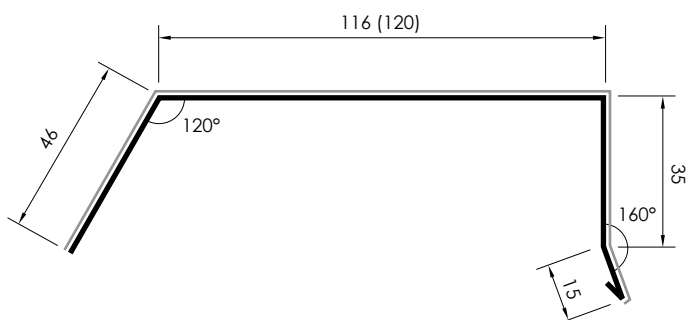

Barge Board Cover SC - Right

0_---BBC.R.SC

Specifications

Overall Length*	1250 mm
Length of Cover*	1107 mm
Width*	120 mm
Colours	See colour charts

* The measurements and the weight may vary slightly by the base steel and finish that is added to the accessory from -2mm to +2mm