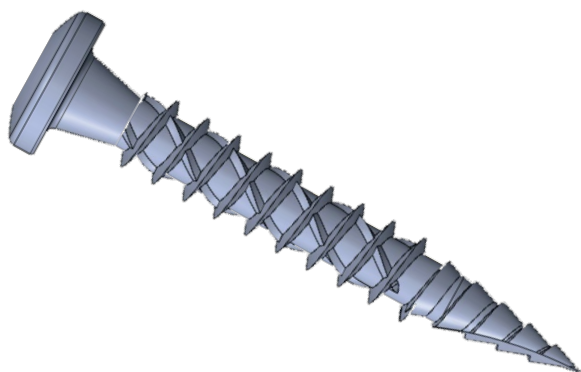

**Screw 5 × 35 mm**

91-\_\_\_-SCREW-35.5.G

## Specifications

Type	TORX® ttap
Dimensions	5 x 35 mm
Package	500 pcs./box
Colours	Black, Red