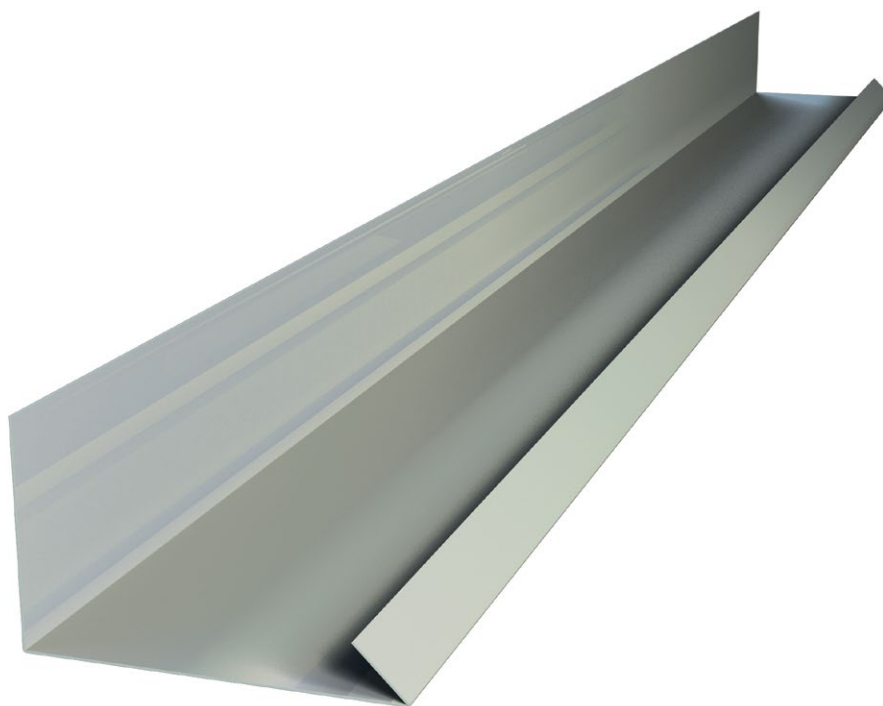

Gutter Romana

R_---GUTTER

Specifications

Overall Length*	1350 mm
Length of Cover*	1250 mm
Colours	See colour charts

* The measurements and the weight may vary slightly by the base steel and finish that is added to the accessory from -2mm to +2mm