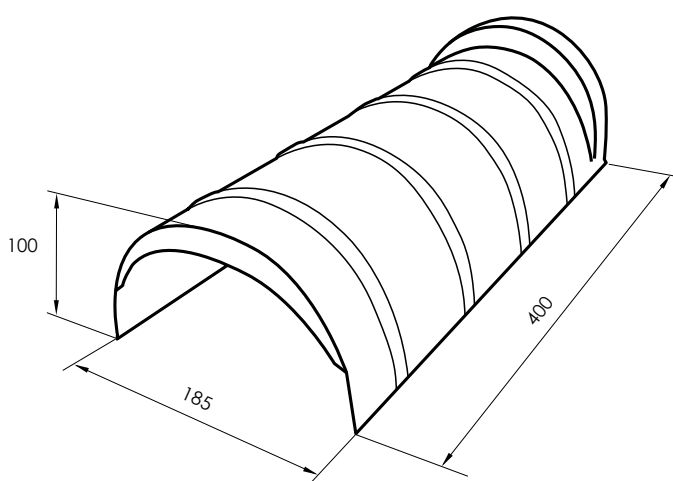

Ridge Barrel

0_---1RB

Specifications

Overall Length*	400 mm
Length of Cover*	380 mm
Width*	185 mm
Weight*	0.5 kg
Colours	See colour charts

* The measurements and the weight may vary slightly by the base steel and finish that is added to the accessory from -2mm to +2mm