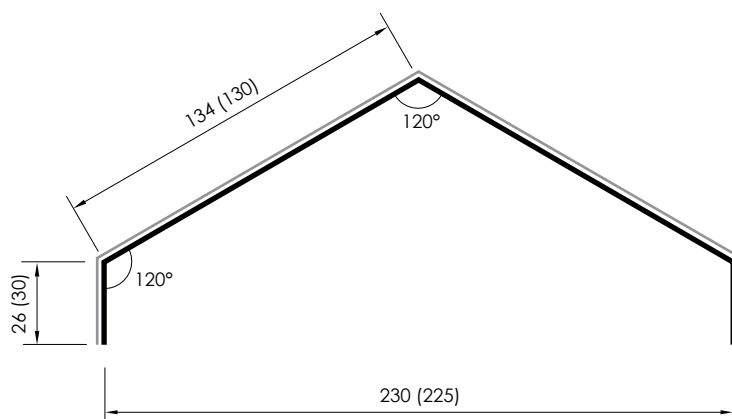

Angle Ridge 130

0_---AR130

Specifications

Overall Length*	1355 mm
Length of Cover*	1255 mm
Width*	230 mm
Weight*	2.1 kg
Colours	See colour charts

* The measurements and the weight may vary slightly by the base steel and finish that is added to the accessory from -2mm to +2mm