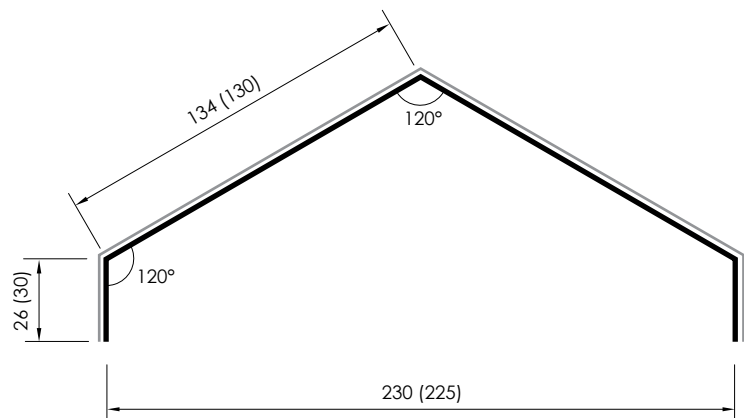

Delta Ridge

0_---AR130

Specifications

Overall Length*	1355 mm
Length of Cover*	1255 mm
Width*	230 mm
Weight*	2.1 kg
Colours	See colour charts

* The measurements and the weight may vary slightly by the base steel and finish that is added to the accessory from -2mm to +2mm