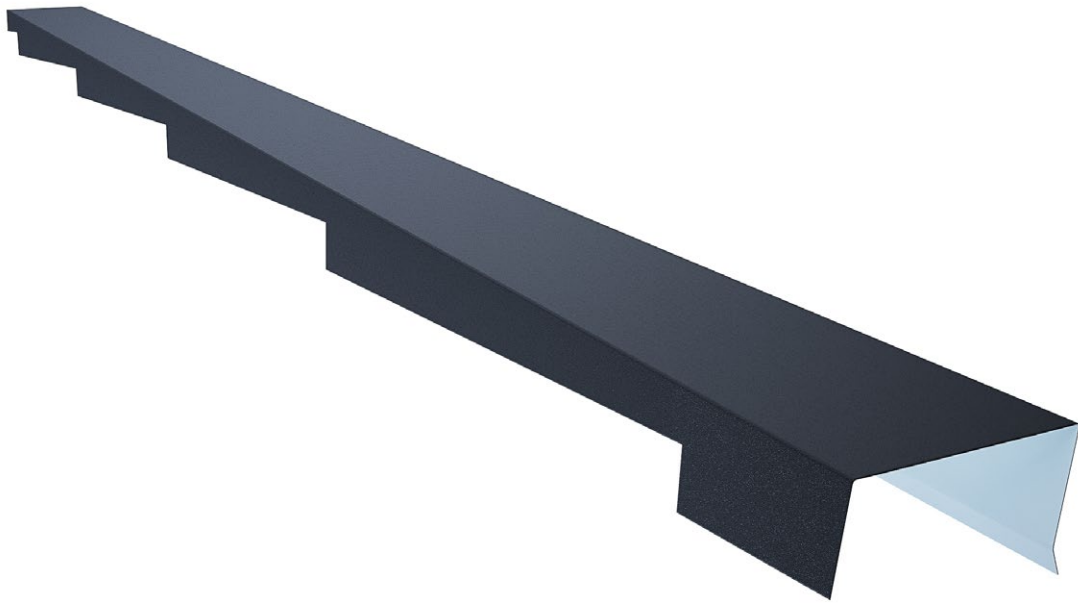

## Barge Board Cover SC - Right

D\_---BBC.R.SC

### Specifications

Overall Length*	1425 mm
Length of Cover*	1284 mm
Width*	105 mm
Colours	See colour charts

\* The measurements and the weight may vary slightly by the base steel and finish that is added to the accessory from -2mm to +2mm