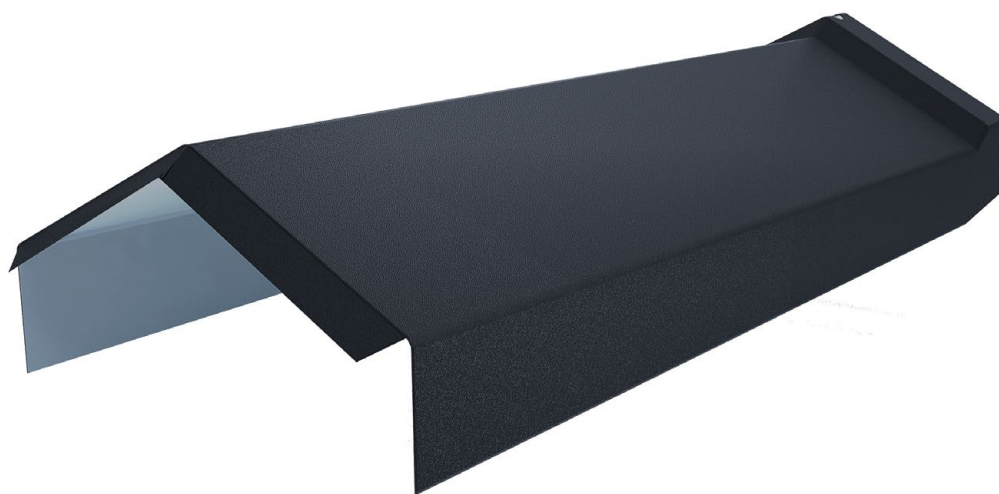

Angle Ridge

D_---1AR

Specifications

Overall Length*	400 mm
Length of Cover*	380 mm
Weight*	0.5 kg
Colours	See colour charts

* The measurements and the weight may vary slightly by the base steel and finish that is added to the accessory from -2mm to +2mm