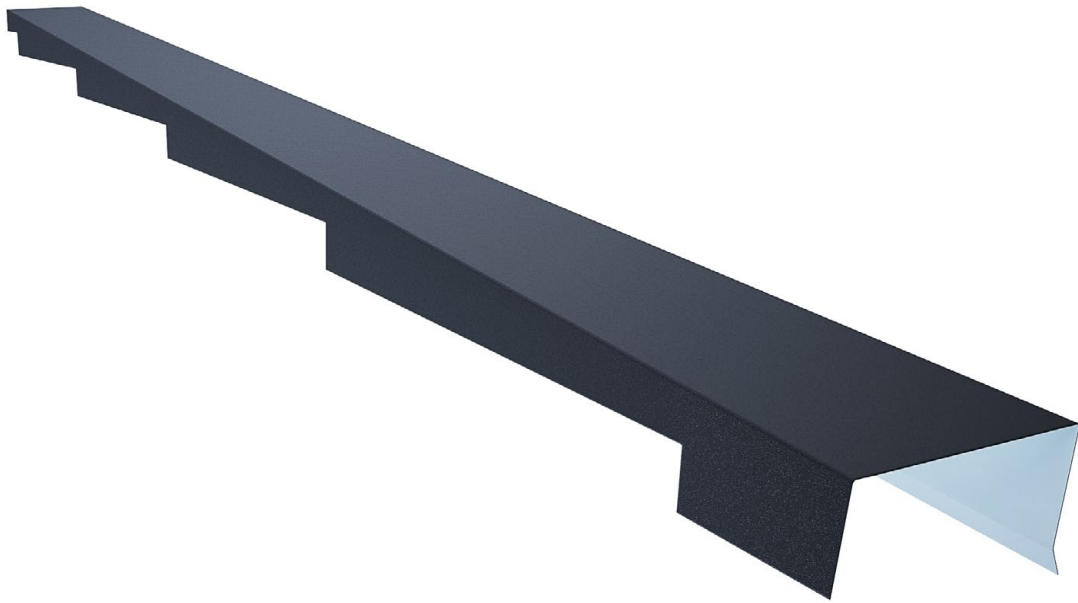

## Barge Board Cover SC - Right

D\_---BBC.R.SC

### Specifications

Overall Length*	1425 mm
Length of Cover*	1284 mm
Width*	105 mm
Colours	See colour charts

\* The measurements and the weight may vary slightly by the base steel and finish that is added to the accessory from -2mm to +2mm