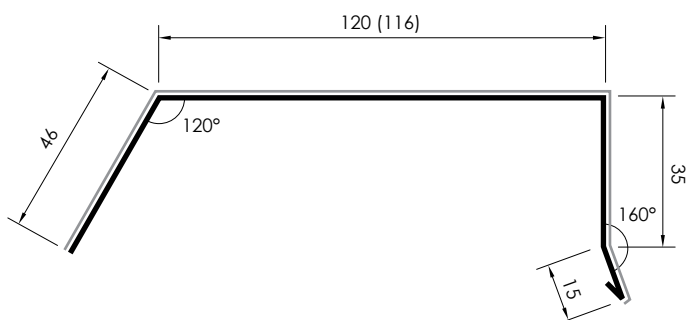

Barge Board Cover SC - Left

0_---BBC.L.SC

Specifications

Overall Length*	1250 mm
Length of Cover*	1107 mm
Width*	120 mm
Colours	See colour charts

* The measurements and the weight may vary slightly by the base steel and finish that is added to the accessory from -2mm to +2mm