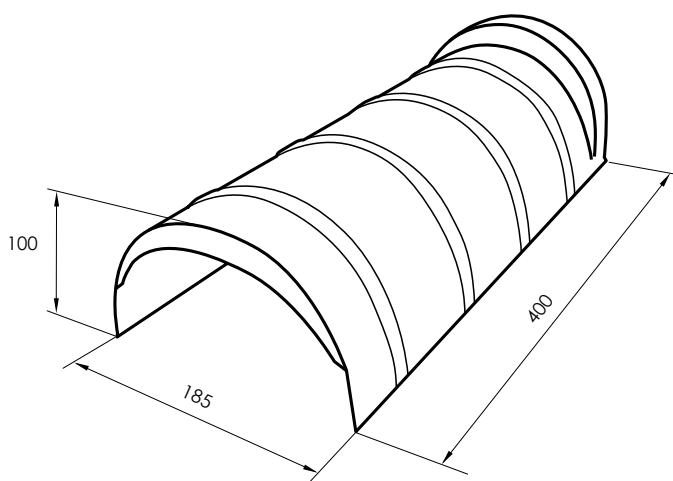

Ridge Barrel

0_---1RB

Specifications

Overall Length*	400 mm
Length of Cover*	380 mm
Width*	185 mm
Weight*	0.5 kg
Colours	See colour charts

* The measurements and the weight may vary slightly by the base steel and finish that is added to the accessory from -2mm to +2mm