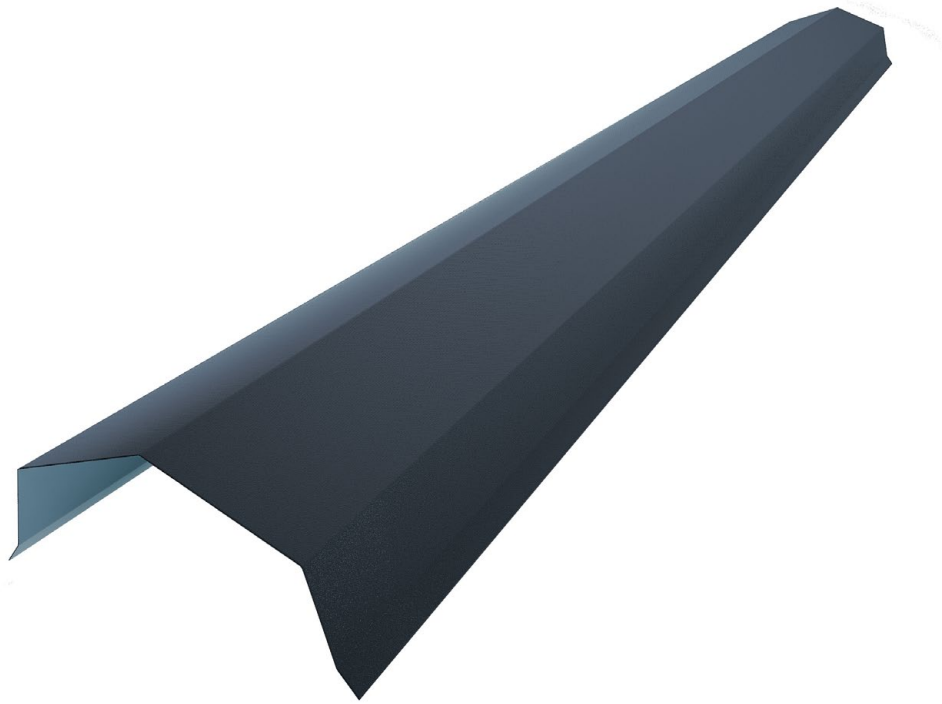

Angle Ridge 85

D_---AR.85

Specifications

Overall Length*	1350 mm
Length of Cover*	1250 mm
Width*	192 mm
Colours	See colour charts

* The measurements and the weight may vary slightly by the base steel and finish that is added to the accessory from -2mm to +2mm