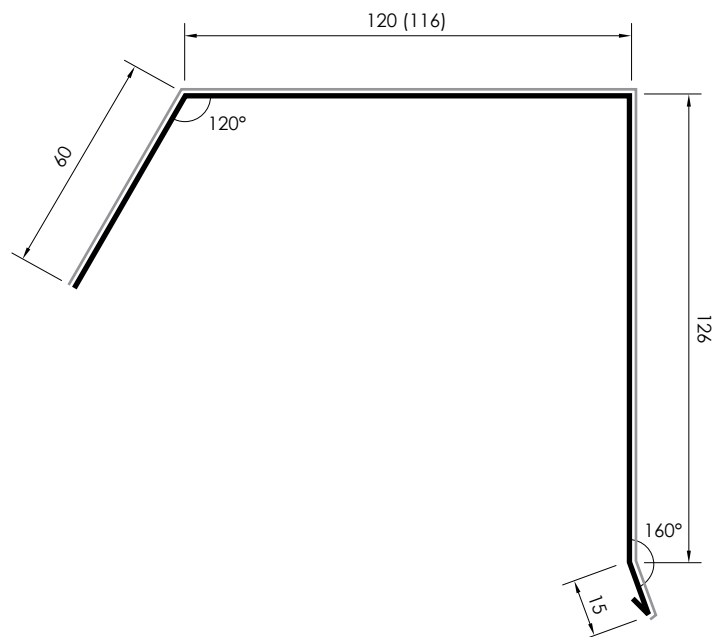

## Barge Board Cover - Left

0\_---BBC.L

### Specifications

Overall Length*	1250 mm
Length of Cover*	1107 mm
Width*	120 mm
Weight*	1.50 kg
Colours	See colour charts

\* The measurements and the weight may vary slightly by the base steel and finish that is added to the accessory from -2mm to +2mm