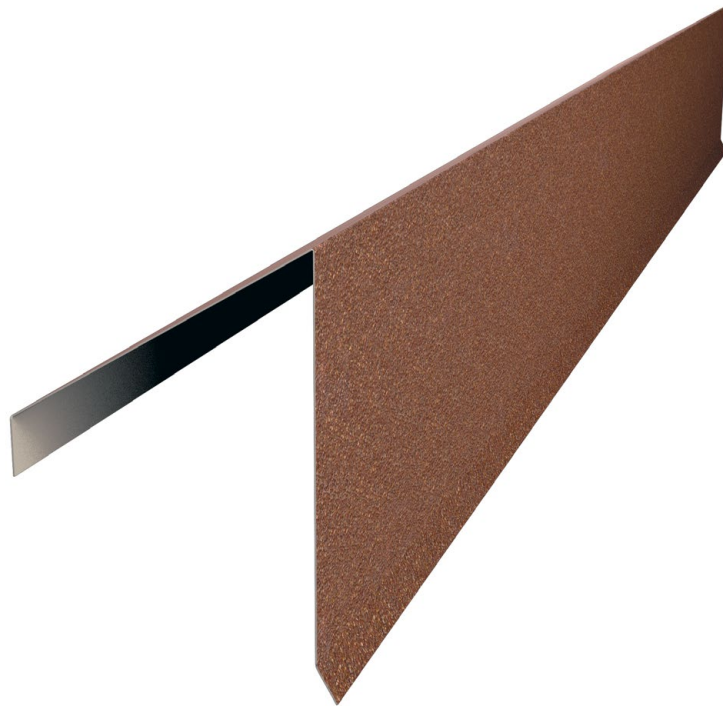

## Mono Pitch Ridge

0\_----MPR

### Specifications

Overall Length*	1350 mm
Length of Cover*	1250 mm
Weight*	1.64 kg
Colours	See colour charts

\* The measurements and the weight may vary slightly by the base steel and finish that is added to the accessory from -2mm to +2mm