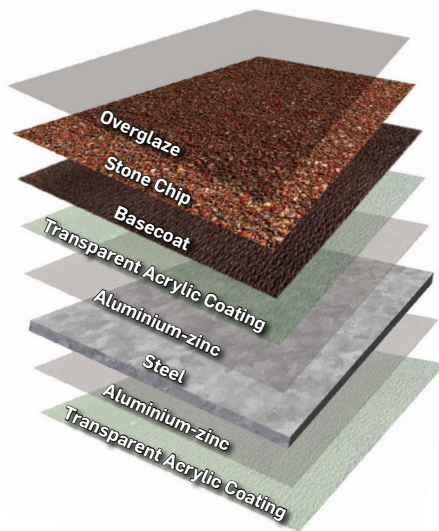

* The measurements and the weight may vary slightly by the finish that is added to the accessory.

Material structure

Coating specification

Overglaze: Clear 100% acrylic resin coating for granule binding and a semi-gloss finish. It helps enhance the appearance as well as increase the resistance to physical damage.

Stone Chip: Carefully selected granules provide excellent surface coverage and attractive natural looking and lasting colours.

Basecoat: A tough opaque coating based on acrylic resin. It bonds the stone chips and protects the underlying layer from water and UV radiation. It has good UV resistance and retains its flexibility although it does become harder after the first few weeks.

Transparent coatings: Both sides of the Aluzinc® alloy coated steel are coated with a transparent layer that provides protection and a uniform substrate for further coatings. This transparent coating allows identification of the aluminium-zinc substrate to be made by distributors and customers.

Steel specification

The Metrotile iPanel tile is made of Aluzinc® alloy coated steel. The grade of steel used is designed to allow forming without cracking or significant elastic recovery and at the same time to be rigid enough to tolerate reasonable loads without excessive deformation.