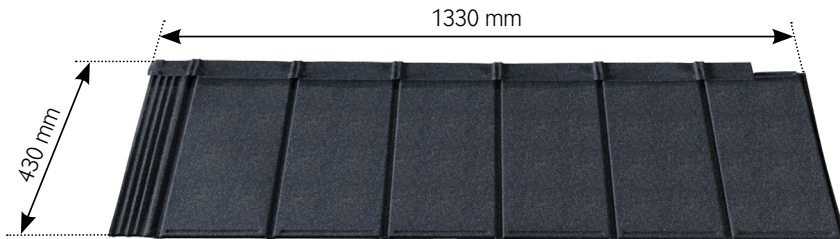

Design

Overall Length*	1330 mm [± 3 mm]
Length of Cover*	1230 mm
Overall Width*	430 mm [± 3 mm]
Width of Cover	375 mm
Minimum pitch	10° (18 %)
Maximum pitch	90°
Roof Cover*	0.46 m ²
Tiles per m ²	2.17
Weight/panel	3.29 kg
Weight/area	7.14 kg/m ²

* The measurements and the weight may vary slightly by the finish that is added to the accessory.

Material structure

Coating specification

Overglaze: Clear 100% acrylic resin coating for granule binding and a semi-gloss finish. It helps enhance the appearance as well as increase the resistance to physical damage.

Transparent coatings: Both sides of the Aluzinc® alloy coated steel are coated with a transparent layer that provides protection and a uniform substrate for further coatings. This transparent coating allows identification of the aluminium-zinc substrate to be made by distributors and customers.

Steel specification

The Metrotile iPanel tile is made of Aluzinc® alloy coated steel. The grade of steel used is designed to allow forming without cracking or significant elastic recovery and at the same time to be rigid enough to tolerate reasonable loads without excessive deformation.