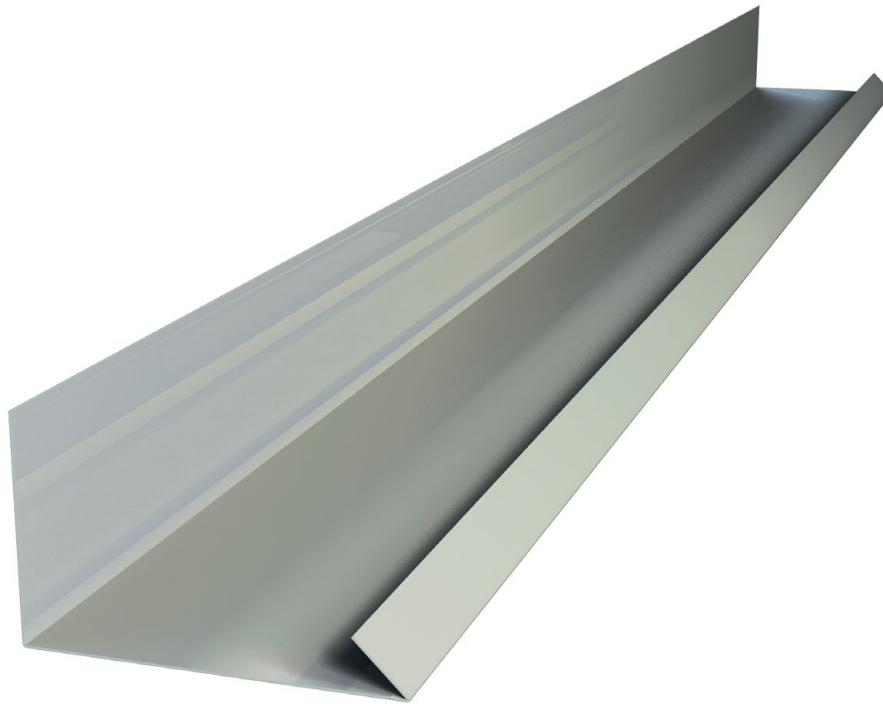

Gutter Romana

R_---GUTTER

Specifications

Overall Length*	1350 mm
Length of Cover*	1250 mm
Colours	See colour charts

* The measurements and the weight may vary slightly by the base steel and finish that is added to the accessory from -2mm to +2mm