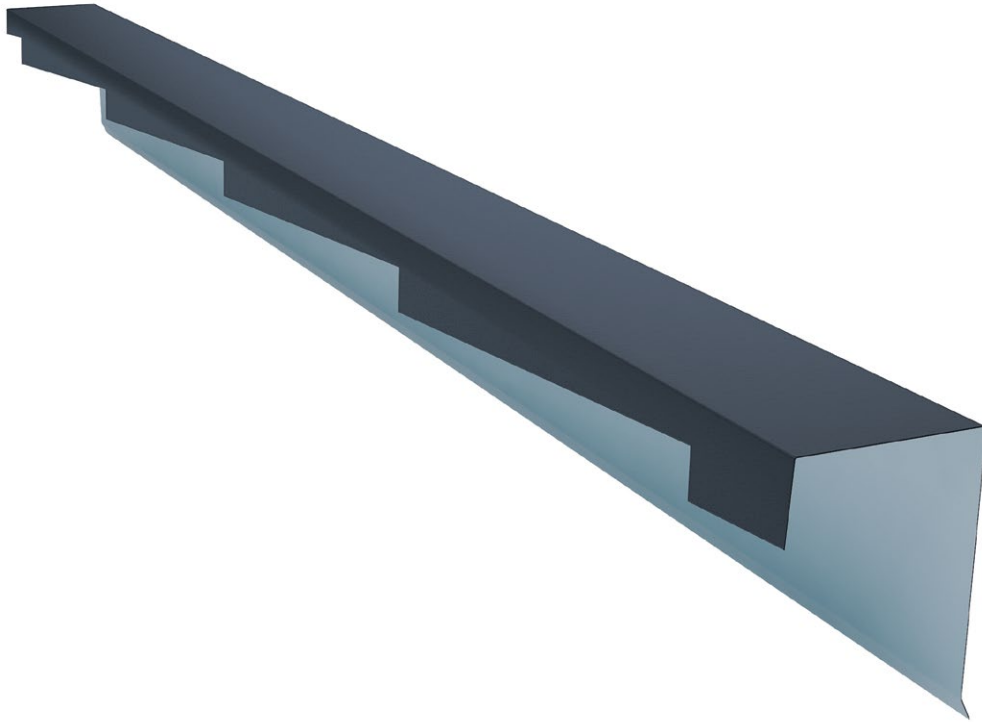

Barge Board Cover - Right

D_---BBC.R

Specifications

Overall Length*	1425 mm
Length of Cover*	1284 mm
Width*	92 mm
Colours	See colour charts

* The measurements and the weight may vary slightly by the base steel and finish that is added to the accessory from -2mm to +2mm