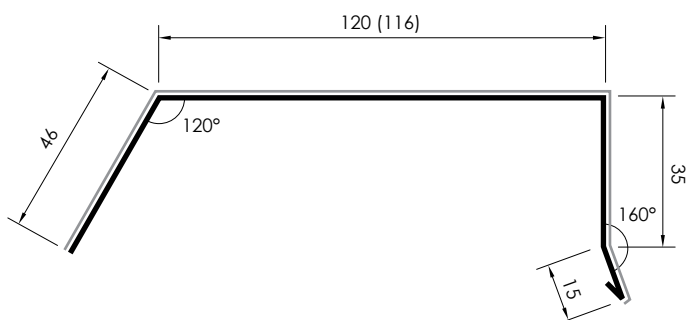

## Barge Board Cover SC - Left

0\_---BBC.L.SC

### Specifications

Overall Length*	1250 mm
Length of Cover*	1107 mm
Width*	120 mm
Colours	See colour charts

\* The measurements and the weight may vary slightly by the base steel and finish that is added to the accessory from -2mm to +2mm